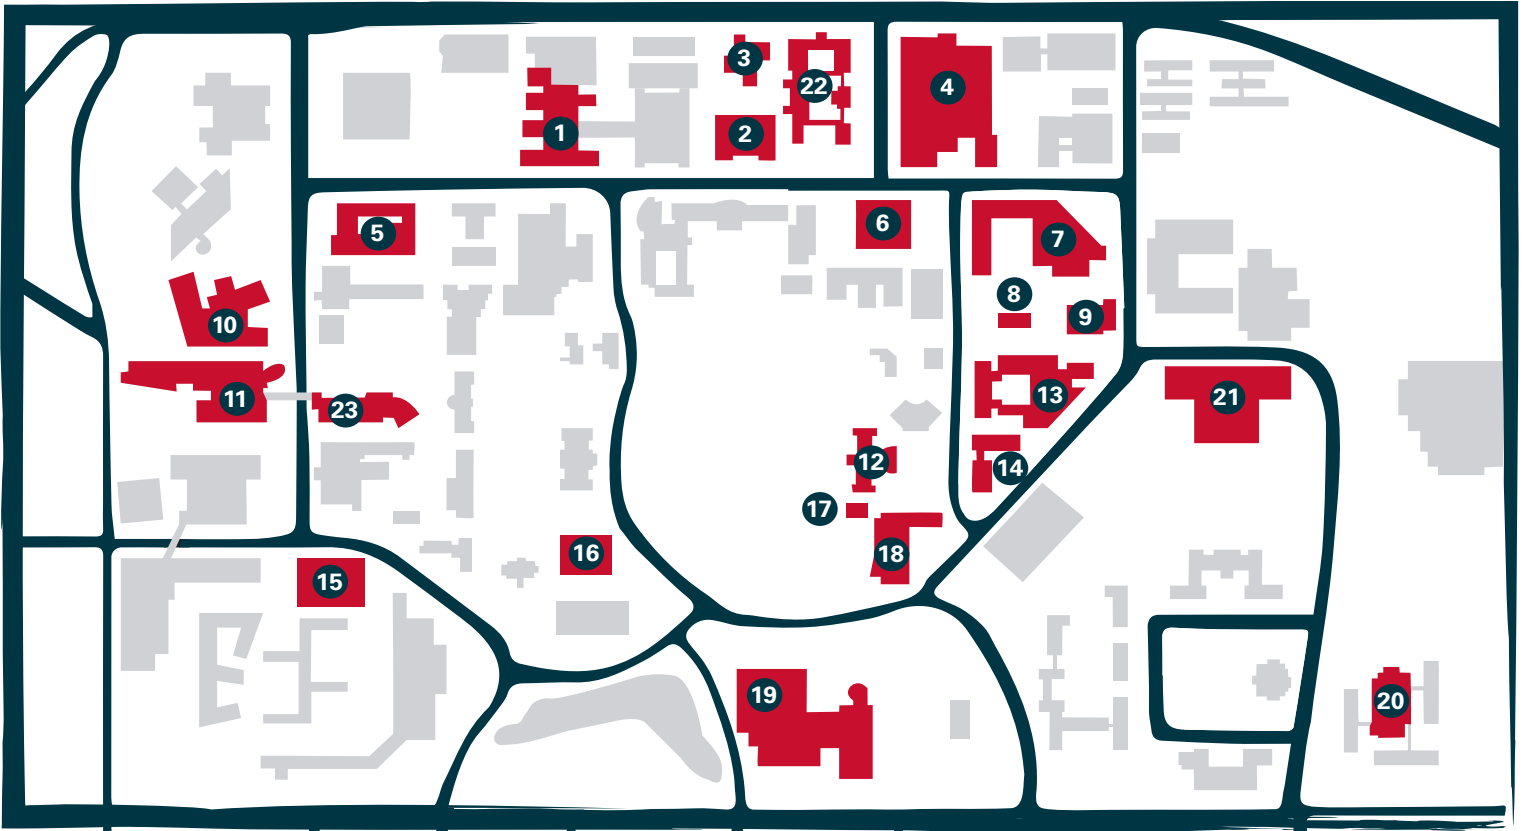

MICROWAVES ON CAMPUS

BUILDINGS WITH MICROWAVES

- (1) Gilmanin front of room 1672
- (2) Science 1room 212
- (3) Science 2 by room 115, in front of student lounge area
- (4) Kildeein meat lab between vending machines
- (5) Coover near room 2245
- (6) Bessey beside room 156
- (7) Agronomy..... 2nd floor, in study area; 1st floor close to room 1008
- (8) Landscape Architecture student lounge
- (9) Hamilton..... main level across from 0155
- (10) Biorenewables Complex..... ABE's Harvest Café
- (11) Howe..... near stimulator
- (12) Curtiss..... Global Café
- (13) Food Sciences..... next to room 2559 by student lounge
- (14) Heady/East..... behind main entrance of Heady Hall
- (15) Union Drive Community CenterWest Side Market
- (16) Carver.....in lounge area near room 196
- (17) Sloss House..... first floor by staircase
- (18) Gerdin..... Business Café
- (19) Memorial Union between Commons and Trophy Tavern; Office of Sorority and Fraternity Engagement
- (20) Maple, Willow, Larch Commons East Side Market
- (21) Forker by vending machines
- (22) Lagomarcino Hall by vending machines
- (23) Hoover Hallby vending machines