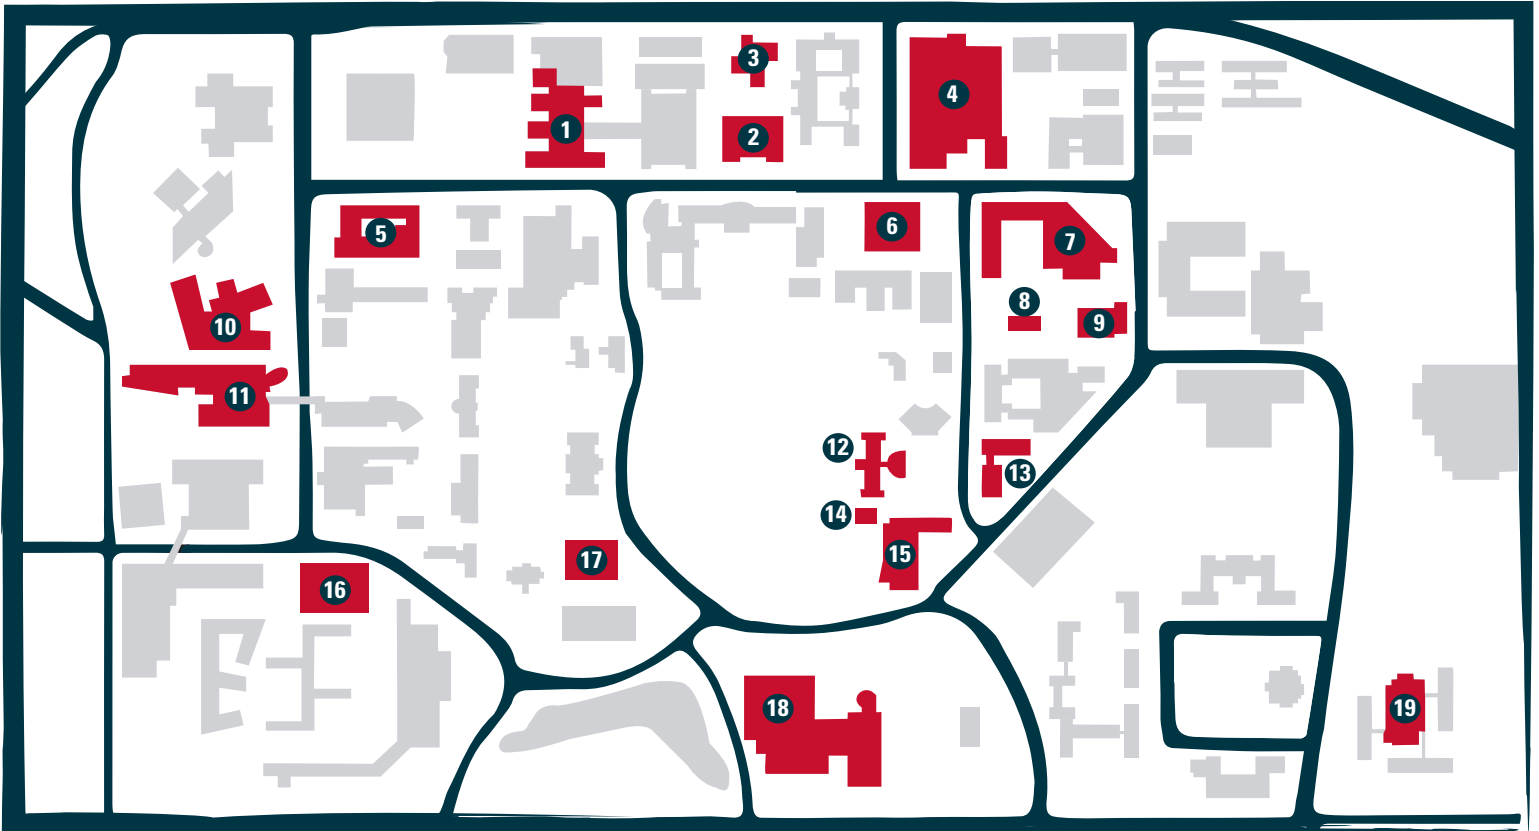

MICROWAVES ON CAMPUS

BUILDINGS WITH MICROWAVES

Gilman (1)	in front of room 1672
Science 1 (2)	room 212
Science 2 (3)	by room 115, in front of student lounge area
Kildee (4)	in meat lab between vending machines
Coover (5)	near room 2245
Bessey (6)	beside room 156
Agronomy (7)	2nd floor, in study area; 1st floor close to room 1008
Landscape Architecture (8)	student lounge
Hamilton (9)	main level across from 0155
Biorenewables Complex (10)	ABE's Harvest Café
Howe (11)	near stimulator
Curtiss (12)	Global Café
Heady/East (13)	behind main entrance of Heady Hall
Sloss House (14)	first floor by staircase
Gerdin (15)	Business Café
Union Drive Community Center (16)	West Side Market
Carver (17)	in lounge area near room 196
Memorial Union (18)	between Commons and Trophy Tavern
Maple, Willow, Larch Commons (19)	East Side Market